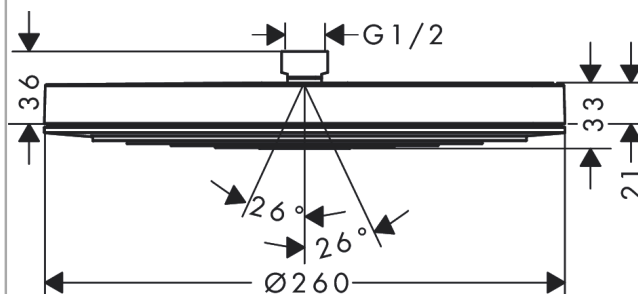

### product features

- shower head size: 260 mm
- spray type: PowderRain
- Fast Drain empties the overhead shower from an angle of 10°
- ball-joint: overhead shower angle adjustable
- material spray disc: plastic
- spray disc surface: graphite
- maximum flow rate at 3 bar: 7,5 l/min
- flow rate PowderRain spray (at 3 bar): 7,5 l/min
- minimum flow pressure: 1,2 bar
- installation: ceiling or wall
- connection thread G ½
- connection dimension: DN15

## Scale drawing